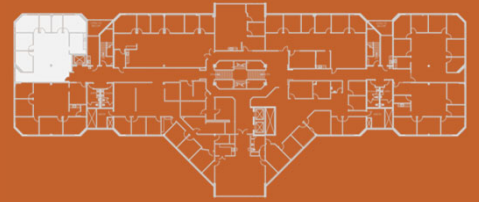

AIRPORT PLAZA

4441 W. AIRPORT FREEWAY
IRVING, TEXAS 75062

SUITE 300 | 2,646 RSF

DOGWOOD
COMMERCIAL

Will Strickler | 972.354.8083
wstrickler@dogwoodcommercial.com

Eric Dell | 972.942.8601
edell@dogwoodcommercial.com