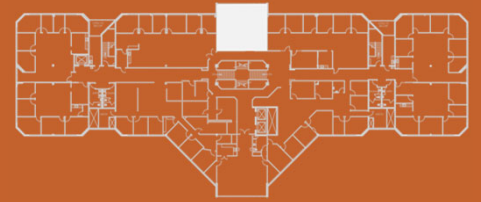

AIRPORT PLAZA

4441 W. AIRPORT FREEWAY
IRVING, TEXAS 75062

SUITE 320 | 1,408 RSF

DOGWOOD
COMMERCIAL

Will Strickler | 972.354.8083
wstrickler@dogwoodcommercial.com

Eric Dell | 972.942.8601
edell@dogwoodcommercial.com