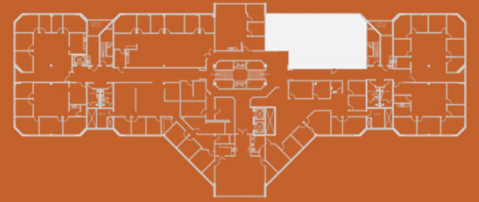

# AIRPORT PLAZA

4441 W. AIRPORT FREEWAY  
IRVING, TEXAS 75062

SUITE 330 | 3,012 RSF

**DOGWOOD**  
COMMERCIAL

Andrew Crain | 972.942.8609  
acrain@dogwoodcommercial.com

Eric Dell | 972.942.8601  
edell@dogwoodcommercial.com