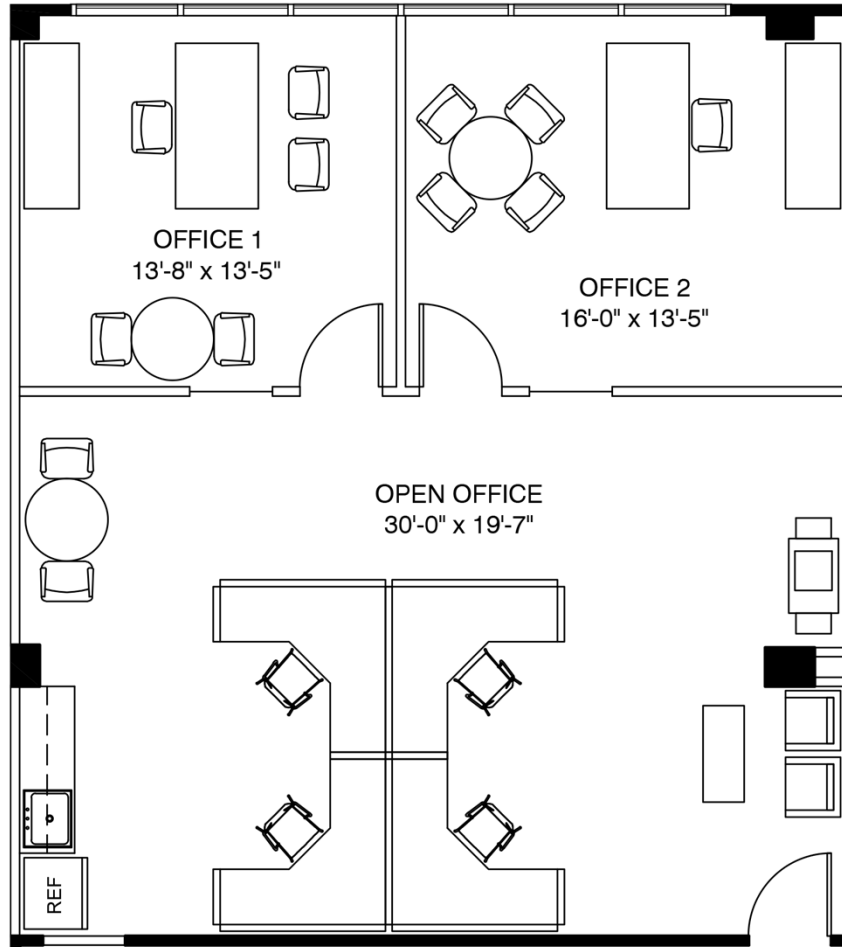

SUITE 260 | 1,244 RSF

BRANCH PARK

13612 Midway Road, Farmers Branch, Texas

FOR LEASING INFORMATION

Austin Busse

972.354.8084

abusse@dogwoodcommercial.com

Andrew Crain