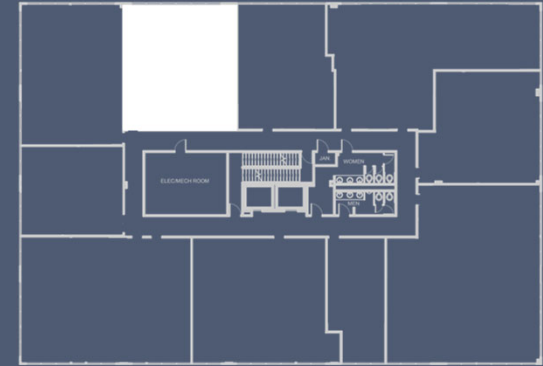

SUITE 260 | 1,244 RSF

BRANCH PARK

13612 Midway Road, Farmers Branch, Texas

FOR LEASING INFORMATION

Austin Busse

972.354.8084

abusse@dogwoodcommercial.com

Andrew Crain