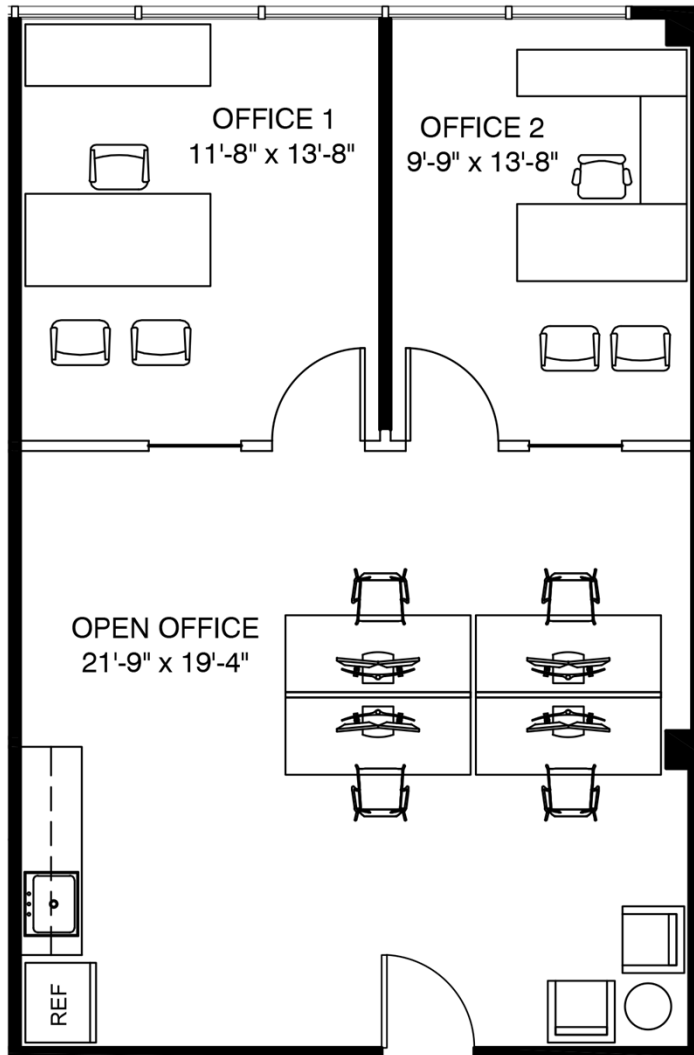

SUITE 350 | 890 RSF

BRANCH PARK

13612 Midway Road, Farmers Branch, Texas

FOR LEASING INFORMATION

Austin Busse
972.354.8084

abusse@dogwoodcommercial.com

Andrew Crain
972.942.8609

acrain@dogwoodcommercial.com