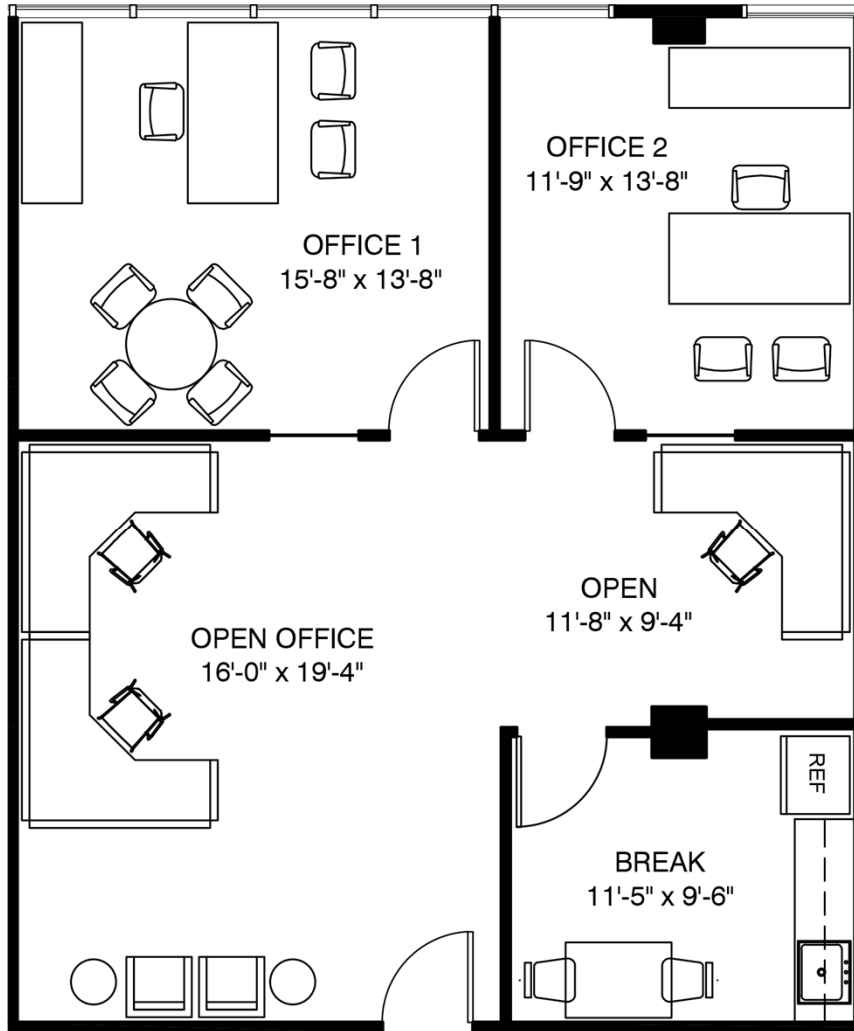

SUITE 360 | 1,234 RSF

BRANCH PARK

13612 Midway Road, Farmers Branch, Texas

FOR LEASING INFORMATION

Austin Busse
972.354.8084

abusse@dogwoodcommercial.com

Andrew Crain
972.942.8609

acrain@dogwoodcommercial.com