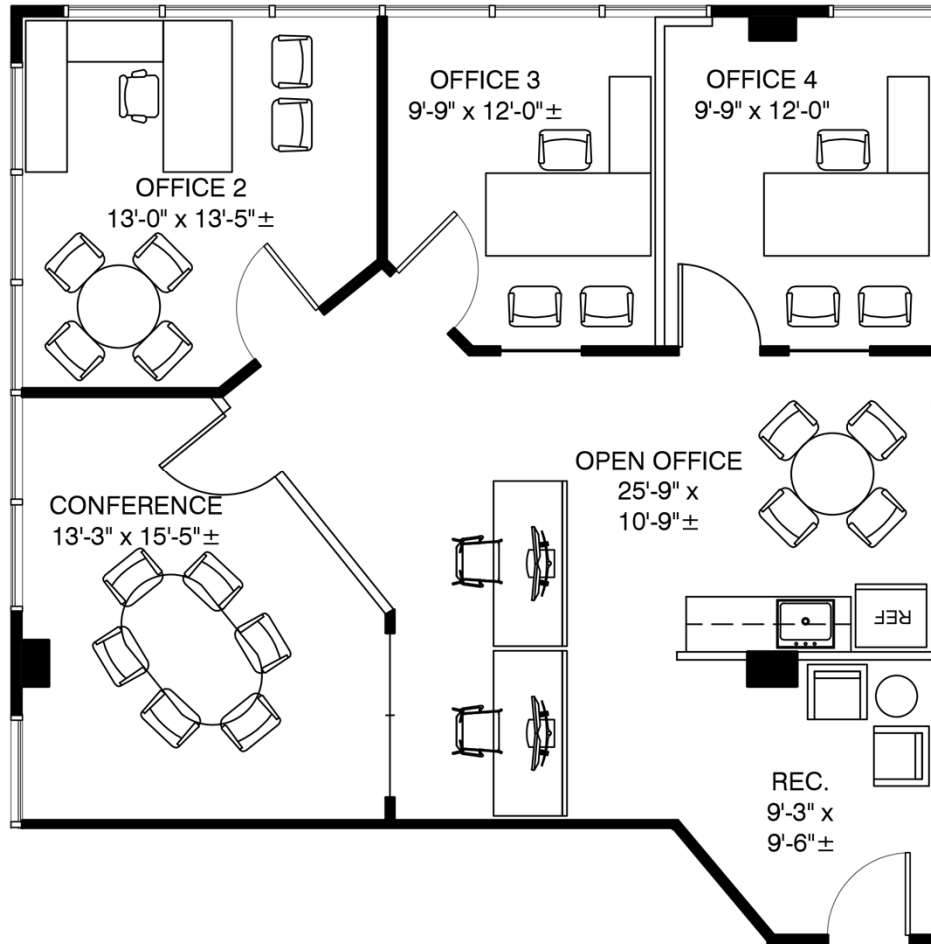

SUITE 380 | 1,229 RSF

BRANCH PARK

13612 Midway Road, Farmers Branch, Texas

FOR LEASING INFORMATION

Austin Busse

972.354.8084

abusse@dogwoodcommercial.com

Andrew Crain