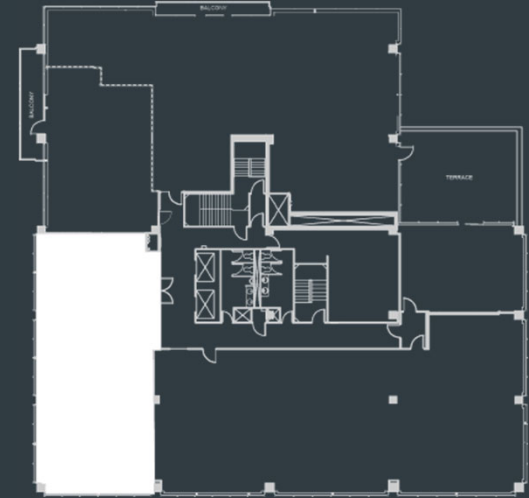

SUITE 210 | 2,194 RSF

ONE OAK LAWN

3303 Lee Parkway, Dallas, TX 75219

FOR LEASING INFORMATION

Austin Busse

972.354.8084

abusse@dogwoodcommercial.com

Travis Moore