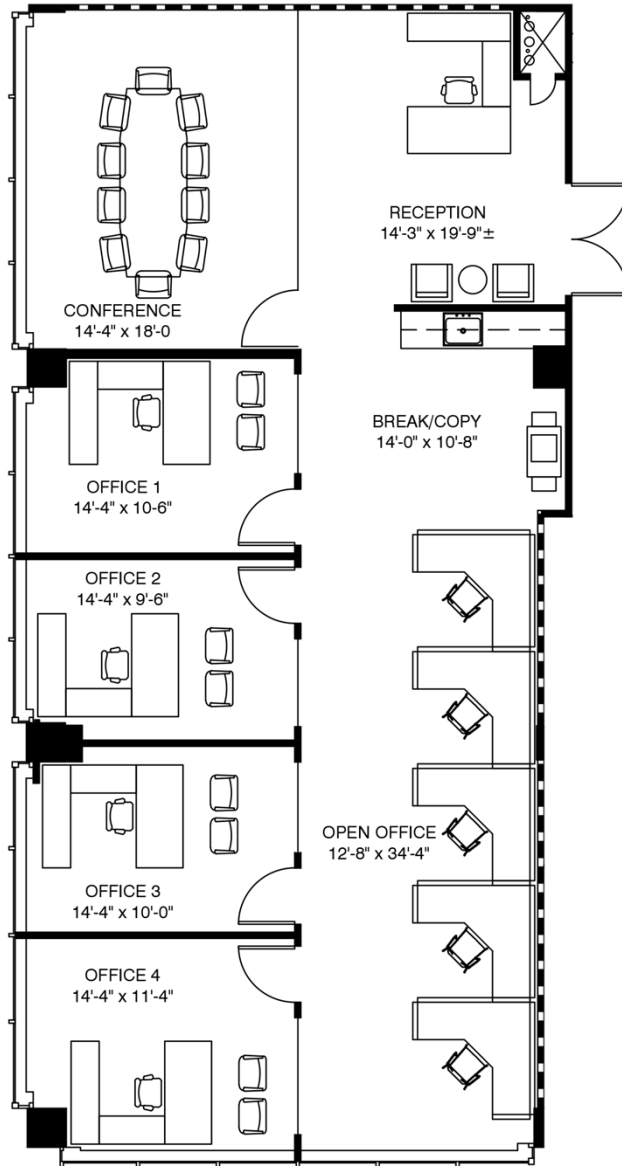

SUITE 210 | 2,194 RSF

ONE OAK LAWN

3303 Lee Parkway, Dallas, TX 75219

FOR LEASING INFORMATION

Austin Busse

972.354.8084

abusse@dogwoodcommercial.com

Travis Moore