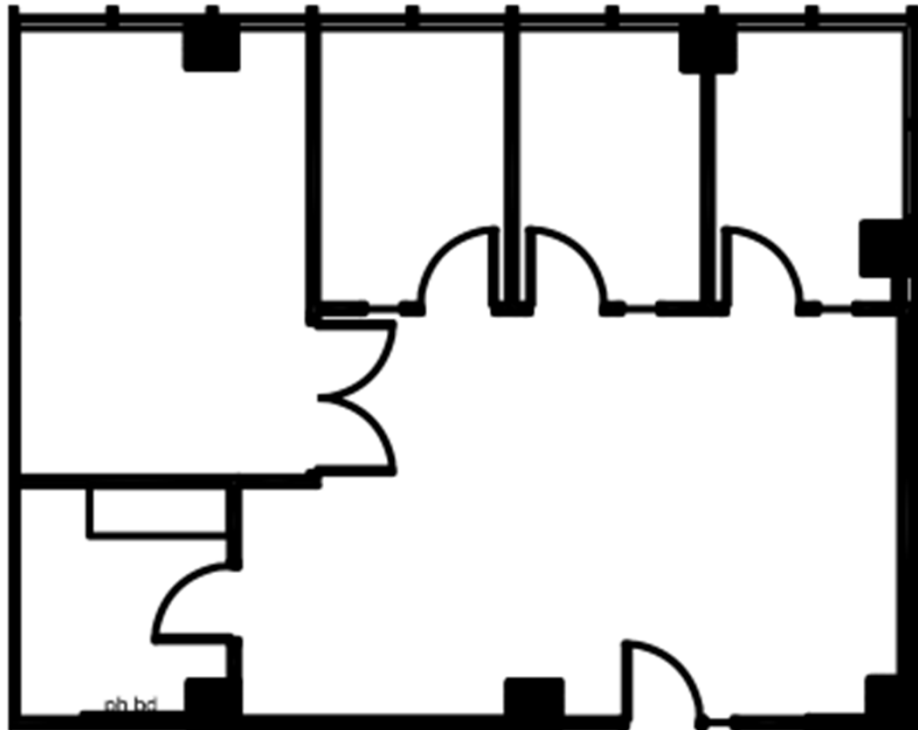

SUITE 460 | 1,138 RSF

MEADOW CENTRAL

10300 Central Expressway, Dallas, TX 75231

FOR LEASING INFORMATION

Eric Dell

972.942.8601

edell@dogwoodcommercial.com

Austin Busse