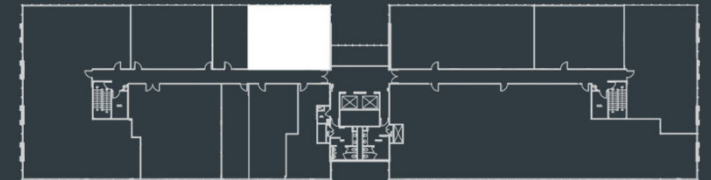

SUITE 460 | 1,138 RSF

MEADOW CENTRAL

10300 Central Expressway, Dallas, TX 75231

FOR LEASING INFORMATION

Eric Dell

972.942.8601

edell@dogwoodcommercial.com

Austin Busse