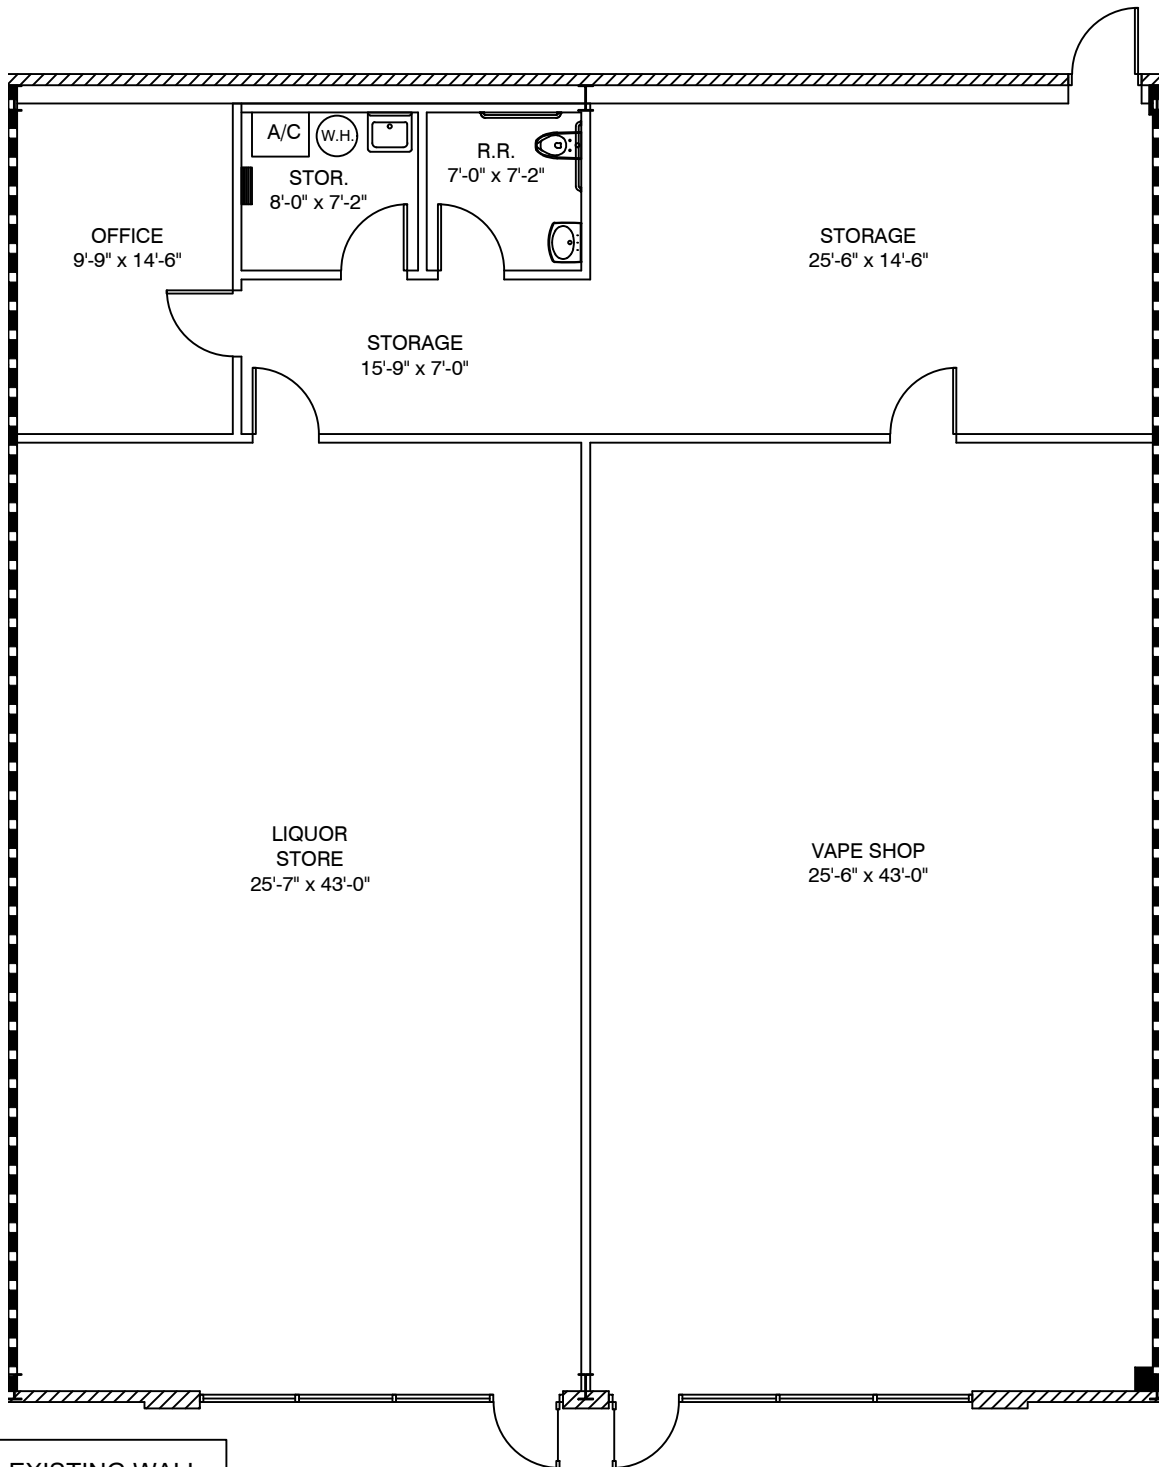

# LIQUOR STORE / VAPE SHOP

SPACE STUDY #1.2

SUITE 3 / 3,115 RSF

DOGWOOD COMMERCIAL  
972.354.8080