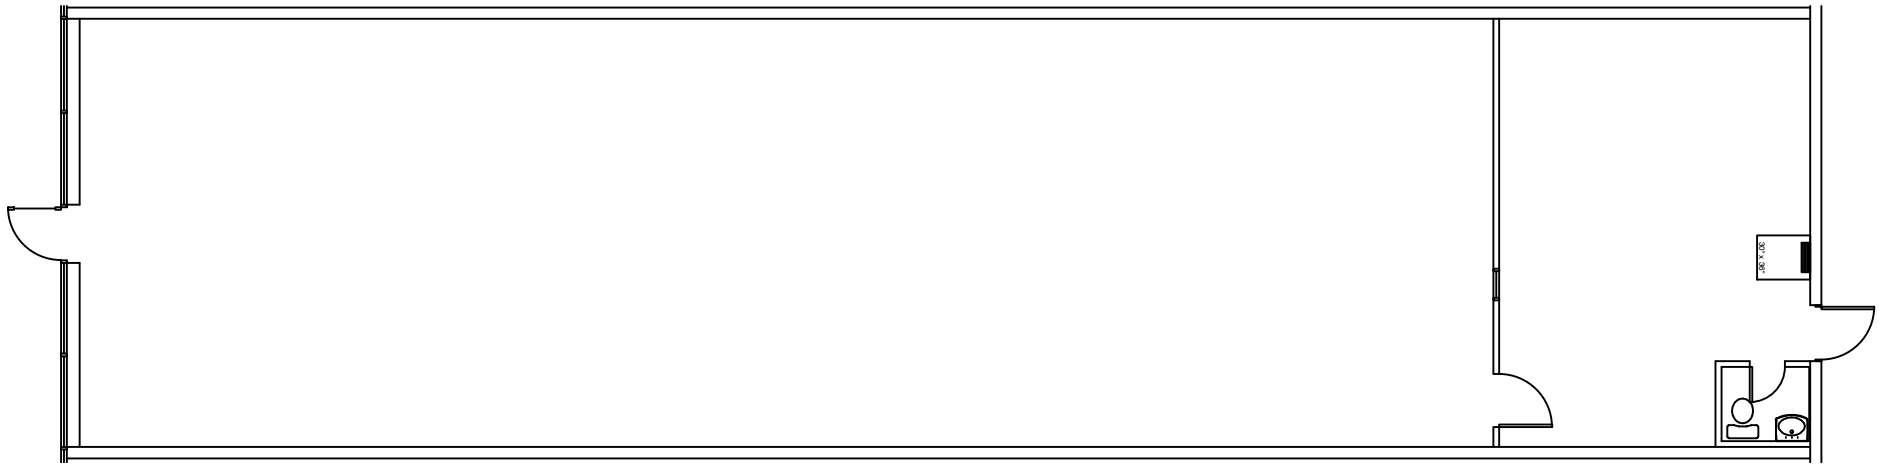

**AVAILABLE**  
SUITE XXXX  
2,491 RSF

DOGWOOD COMMERCIAL  
972.354.8080

BROADMOOR PLAZA  
500 N. GALLOWAY AVE.  
MESQUITE, TEXAS 75149

**DRAW**bridge

05.03.24

 **DOGWOOD**  
COMMERCIAL