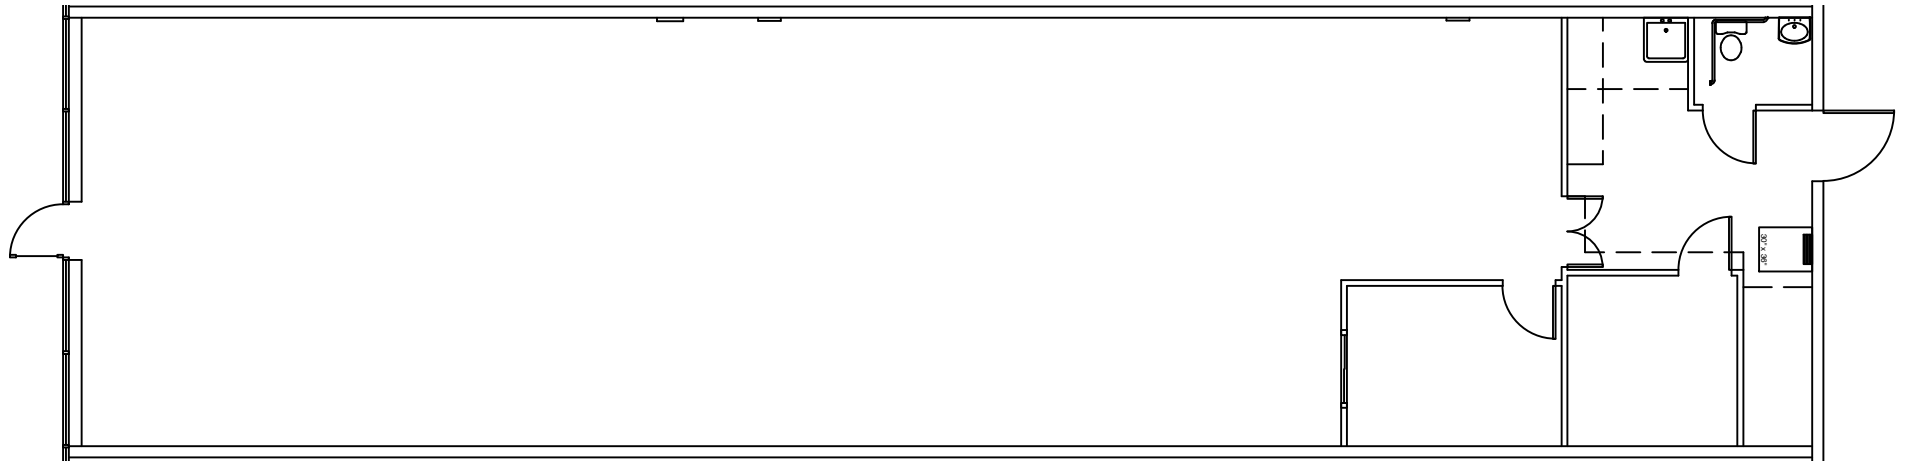

AVAILABLE

SUITE 146

2,496 RSF

DOGWOOD COMMERCIAL
972.354.8080

BROADMOOR PLAZA
500 N. GALLOWAY AVE.
MESQUITE, TEXAS 75149

DRAWbridge

05.03.24

 **DOGWOOD**
COMMERCIAL