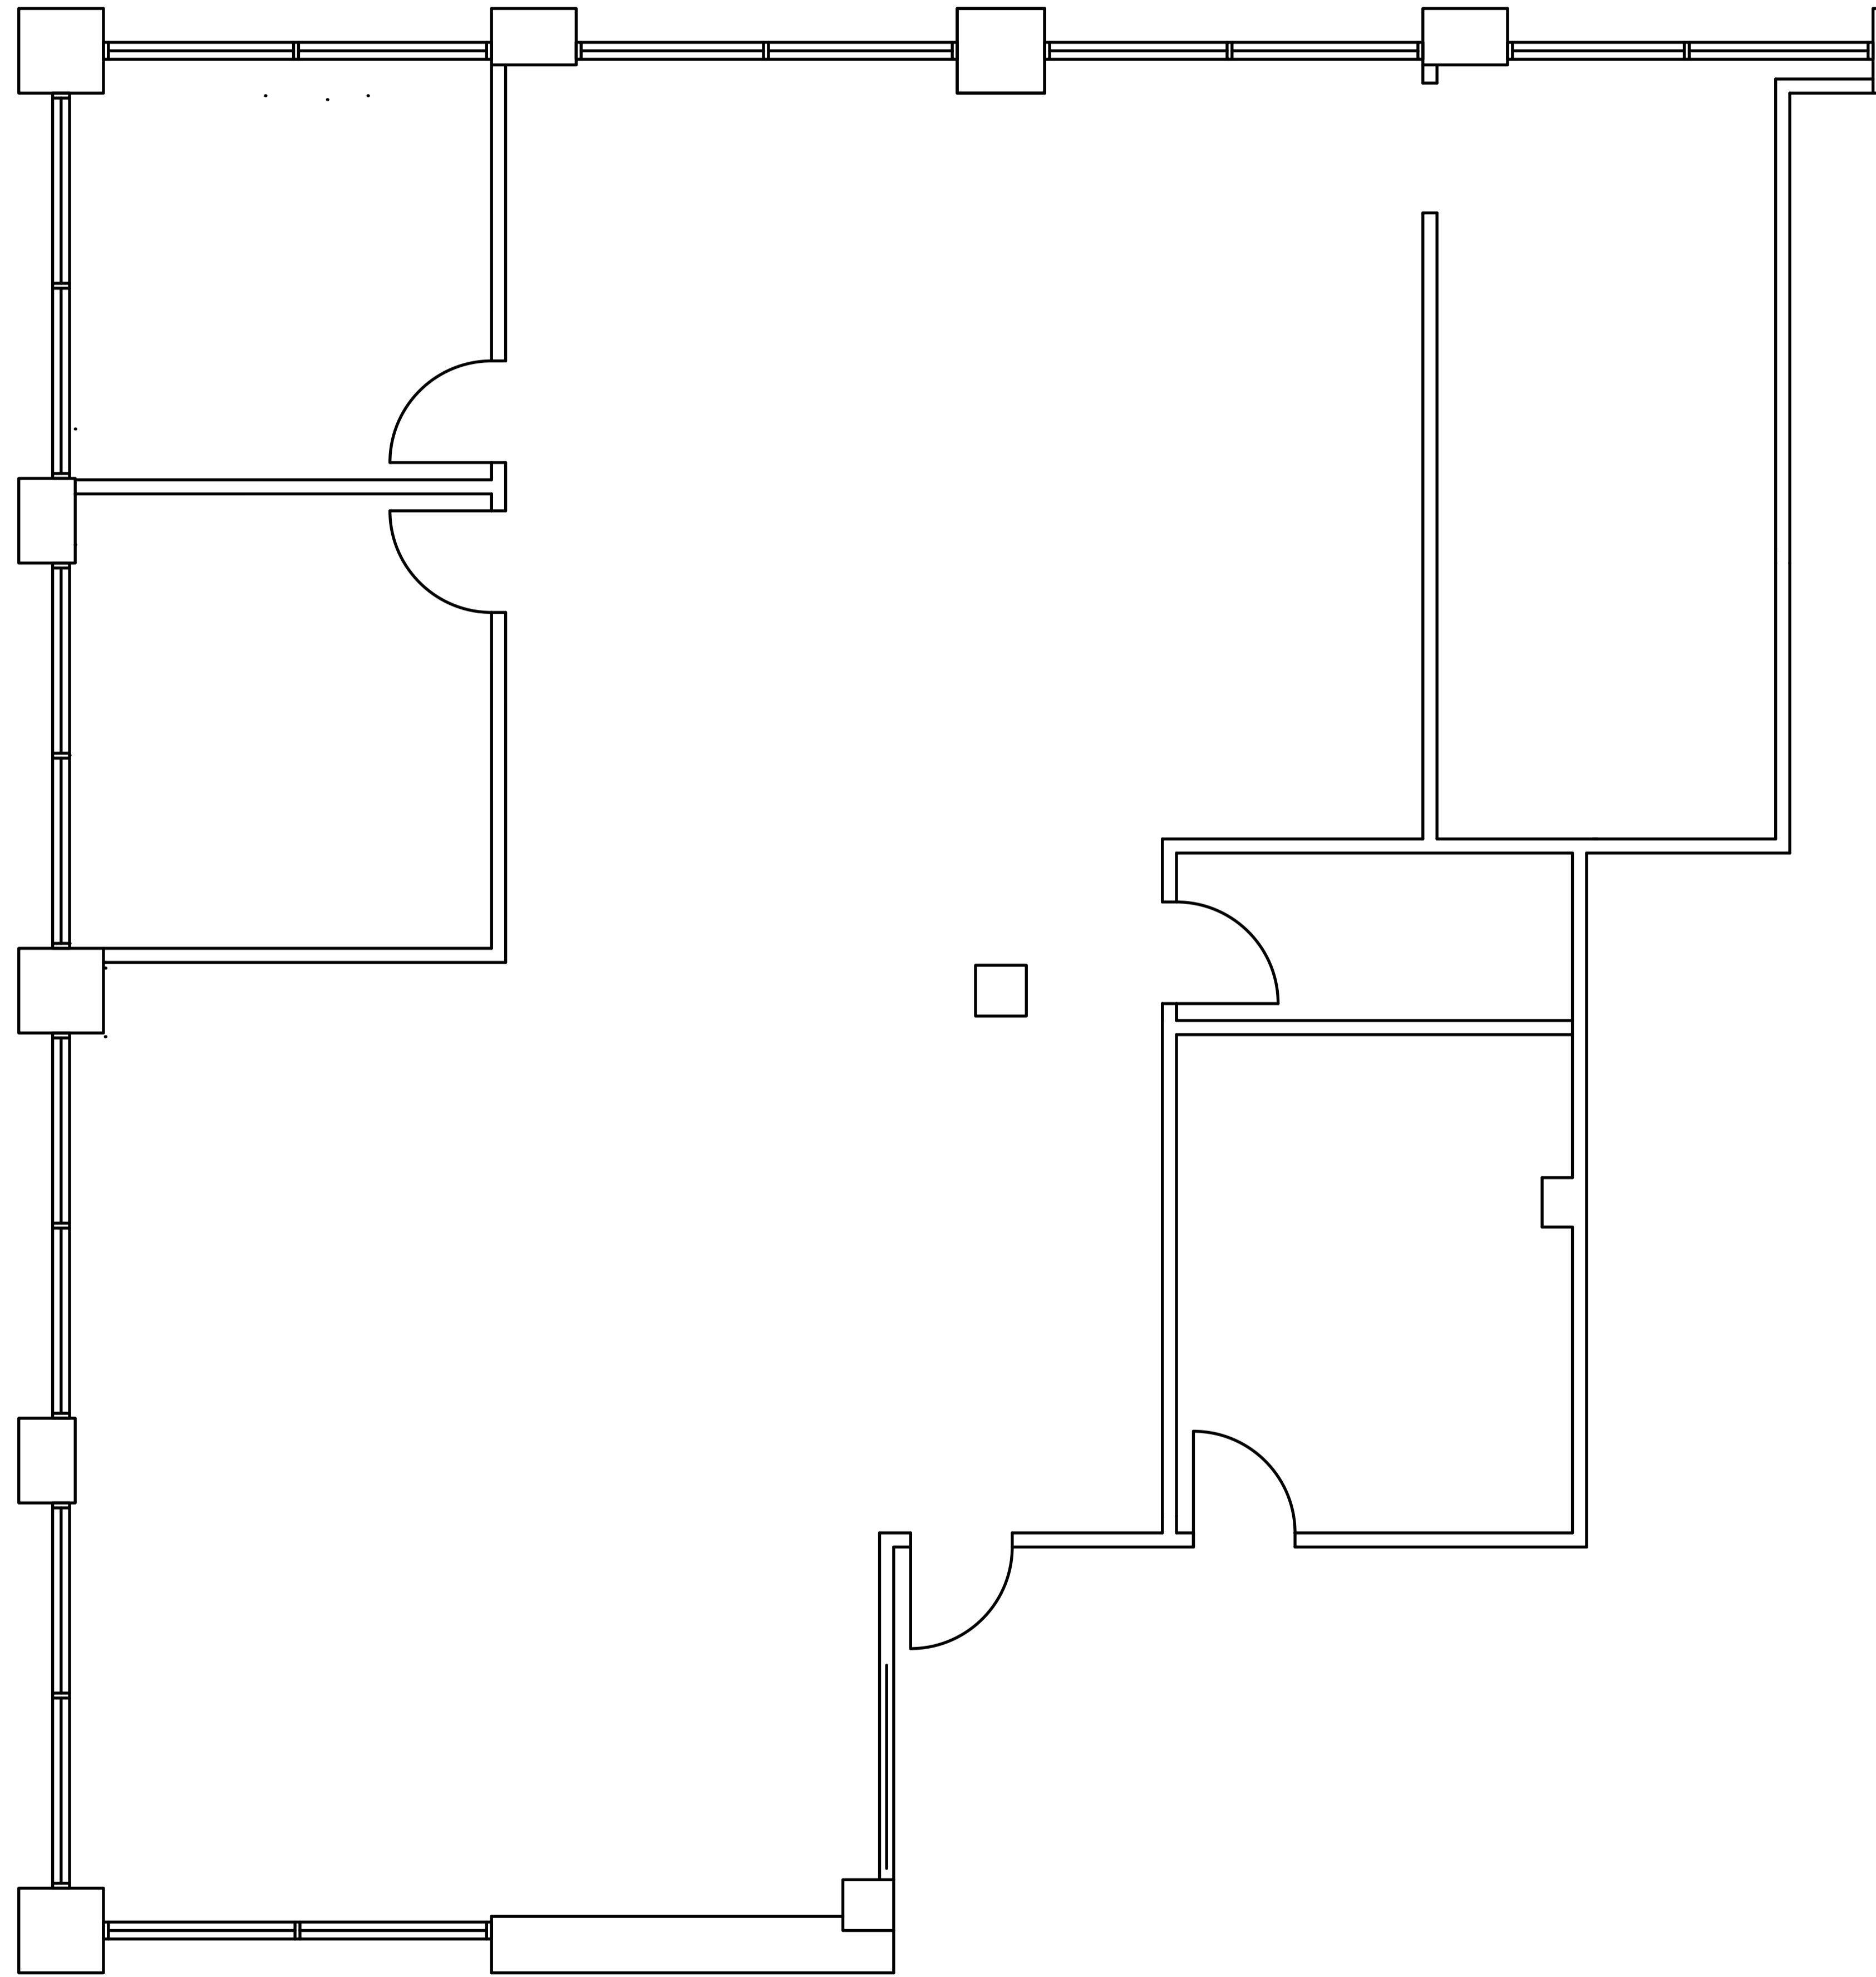

Suite 110 - 2,386 SF

8123
DATAPOINT

San Antonio, TX 78229

1st Floor

DOGWOOD
COMMERCIAL