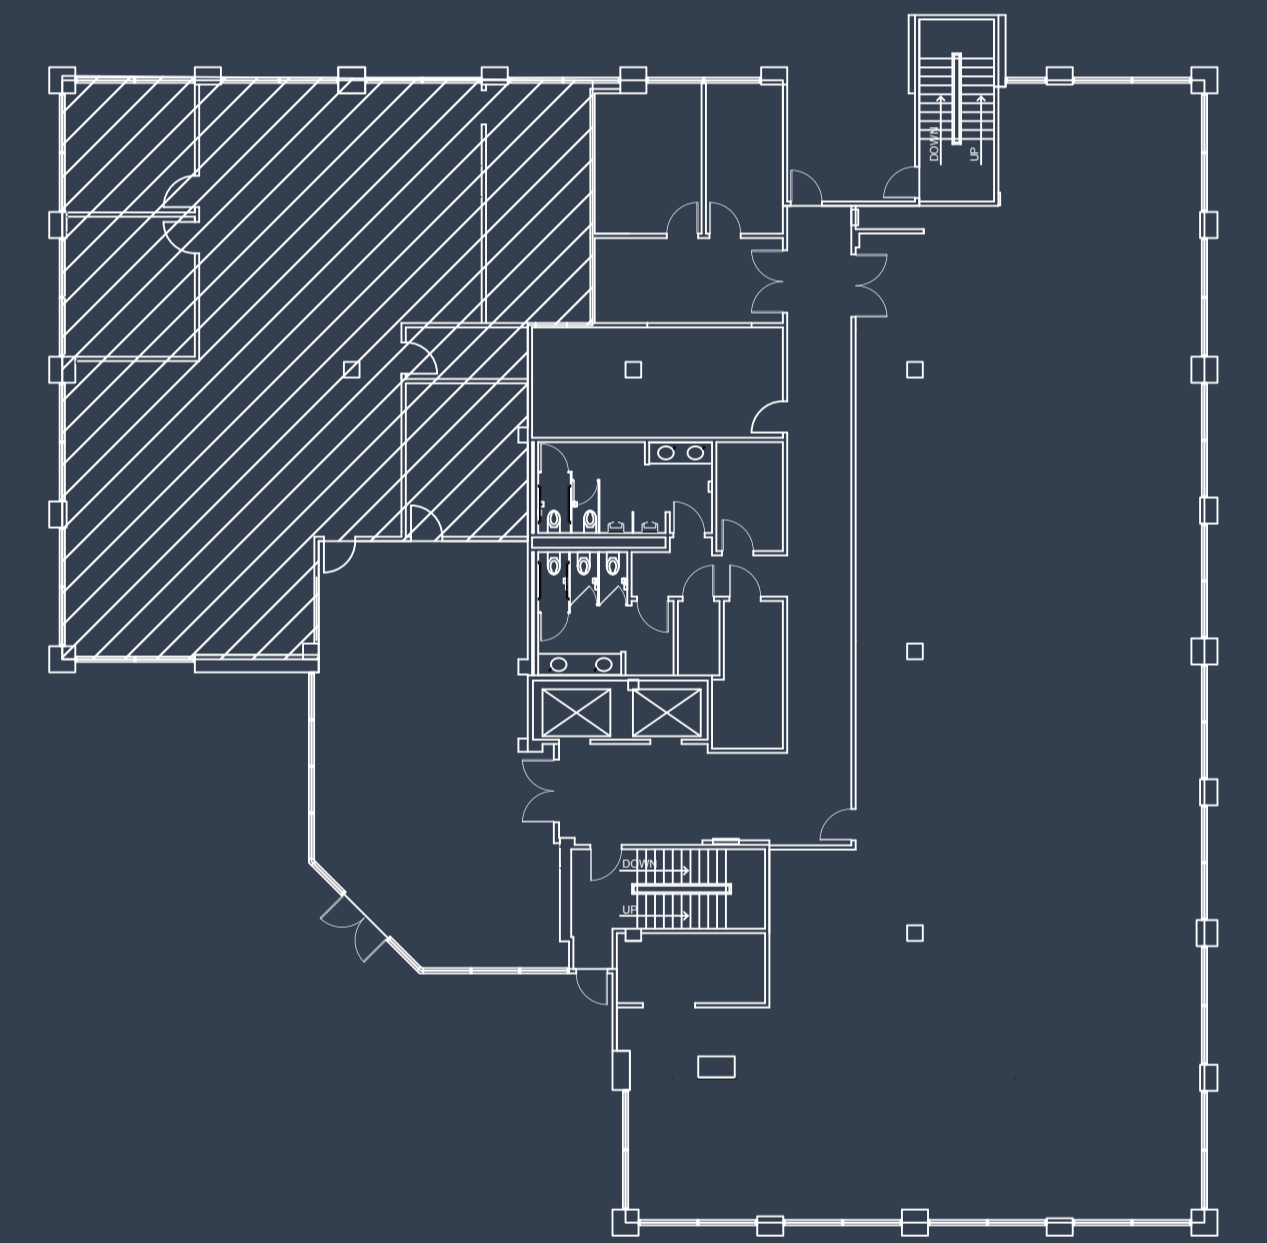

Suite 110 - 2,386 SF

8123
DATAPOINT

San Antonio, TX 78229

1st Floor

DOGWOOD
COMMERCIAL