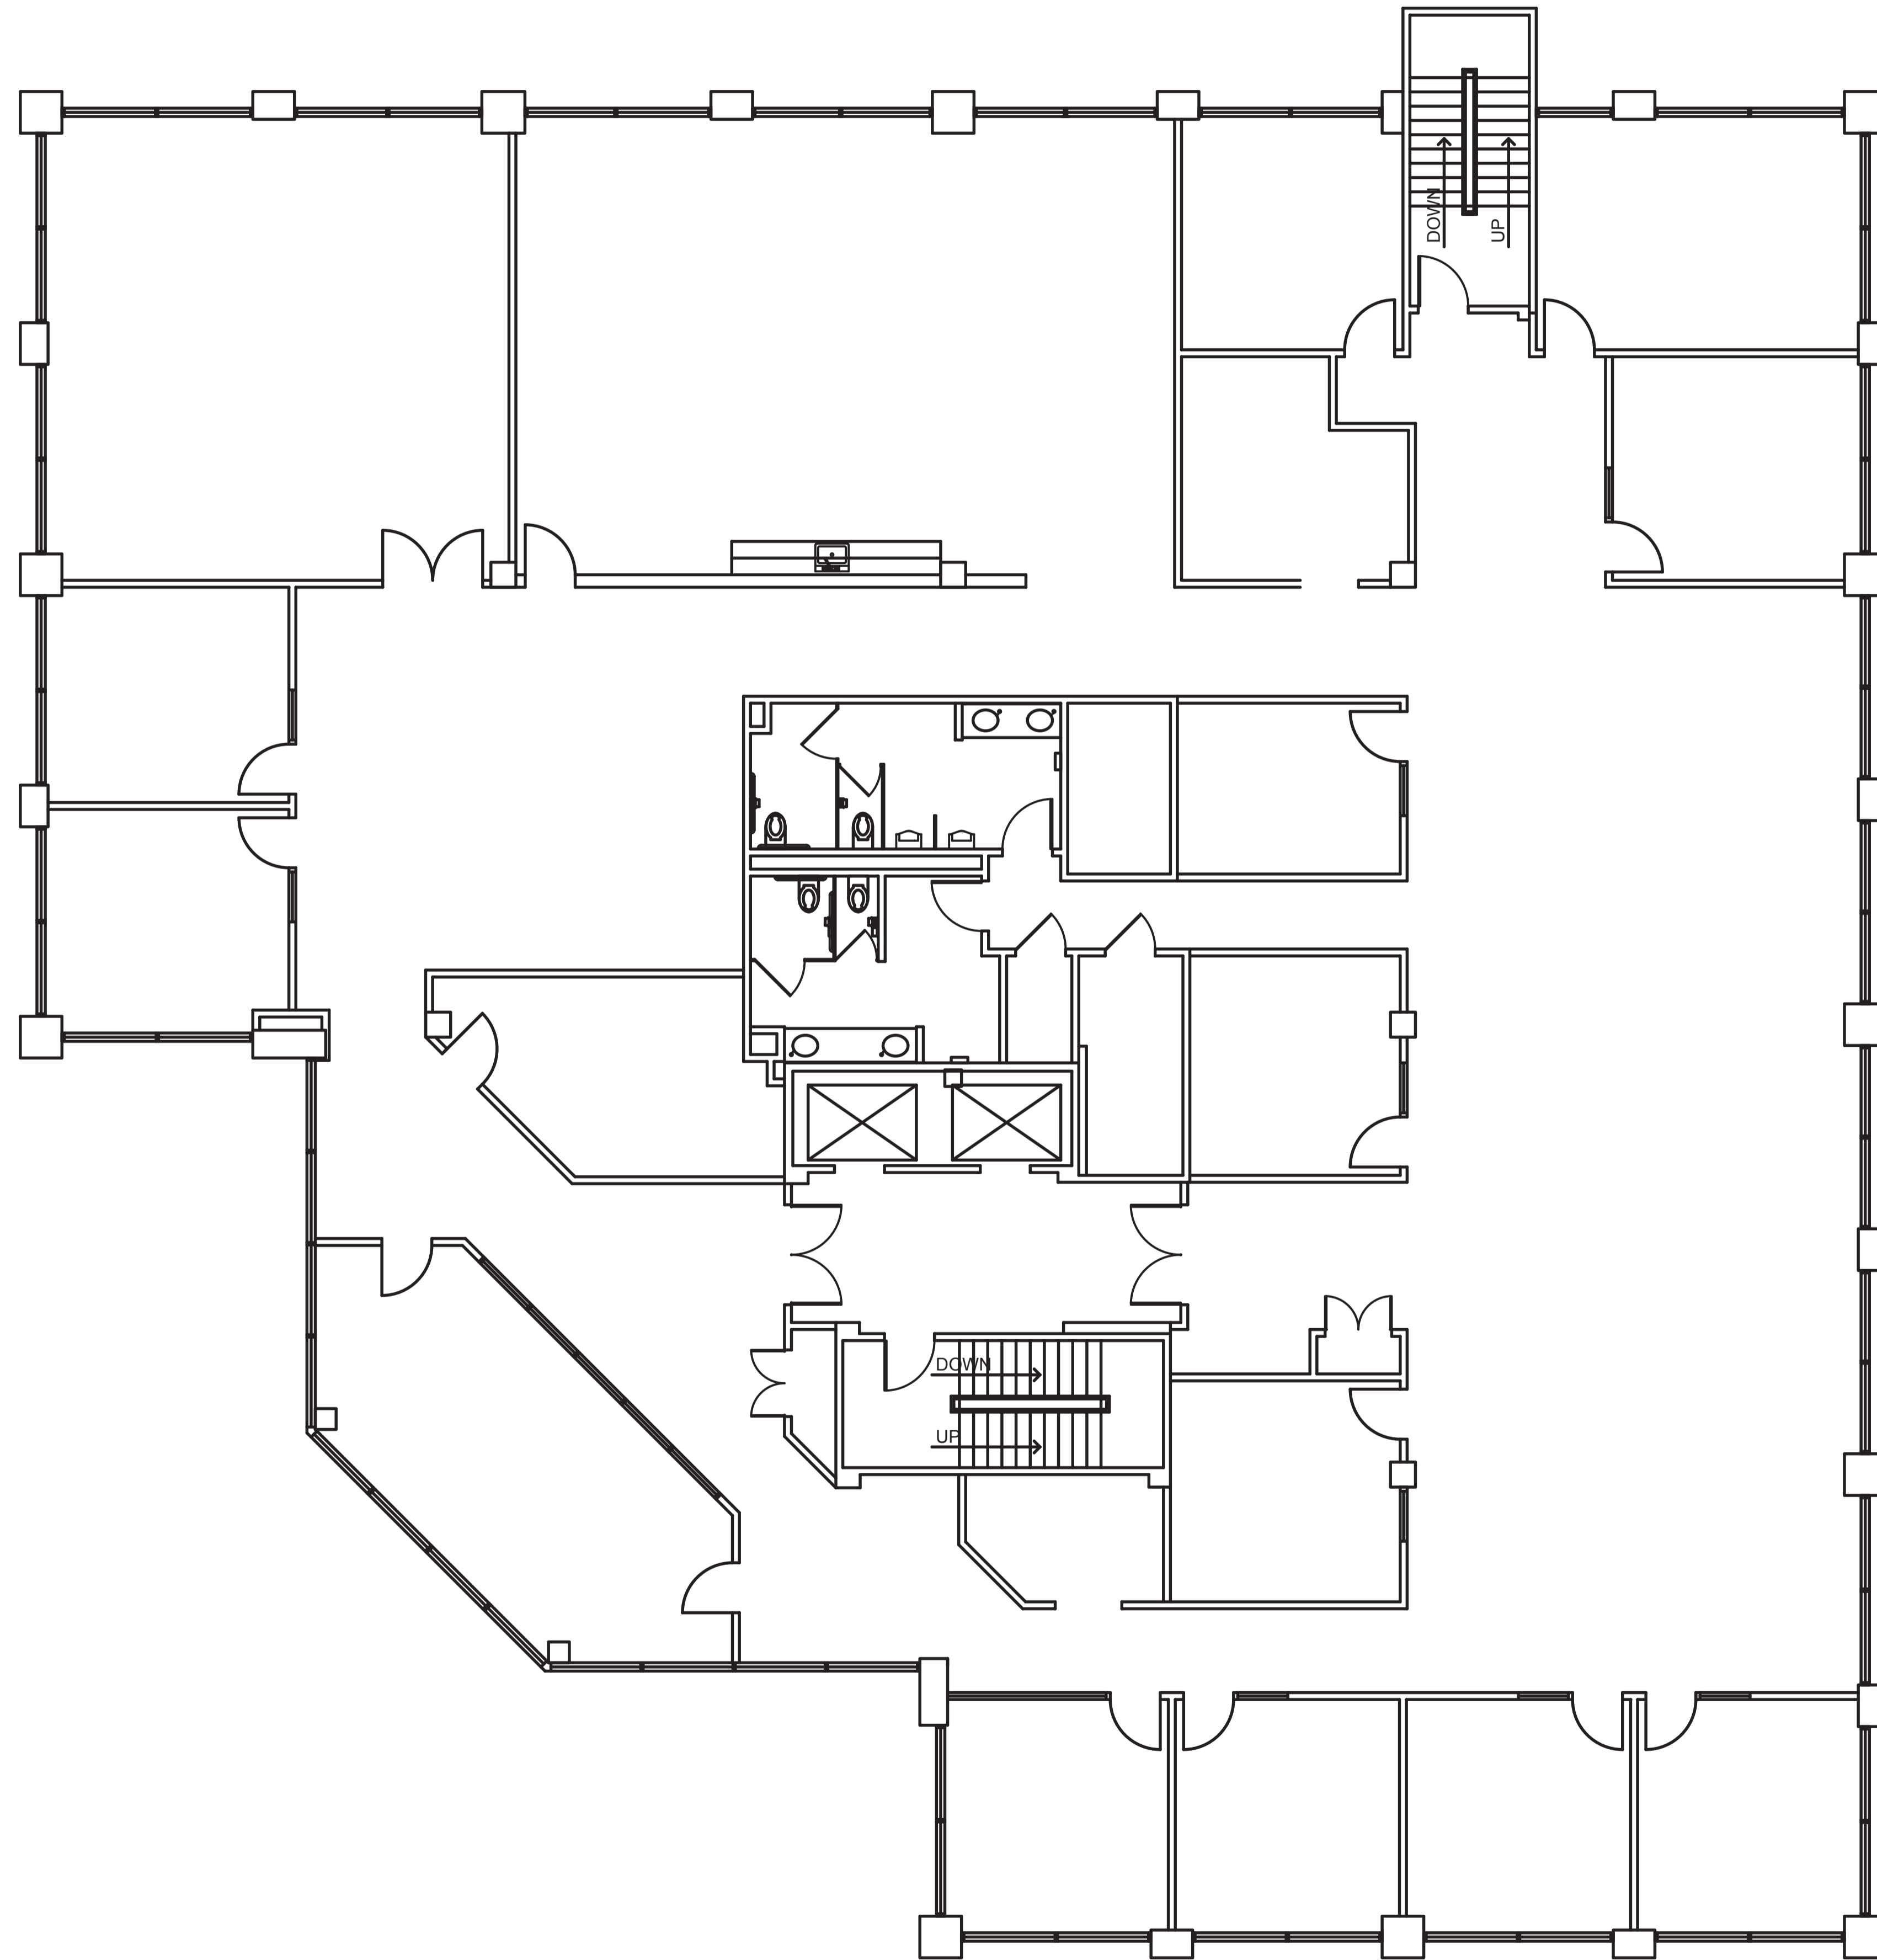

Suite 200 - 10,439 SF

8123
DATAPOINT

San Antonio, TX 78229

2nd Floor

DOGWOOD
COMMERCIAL