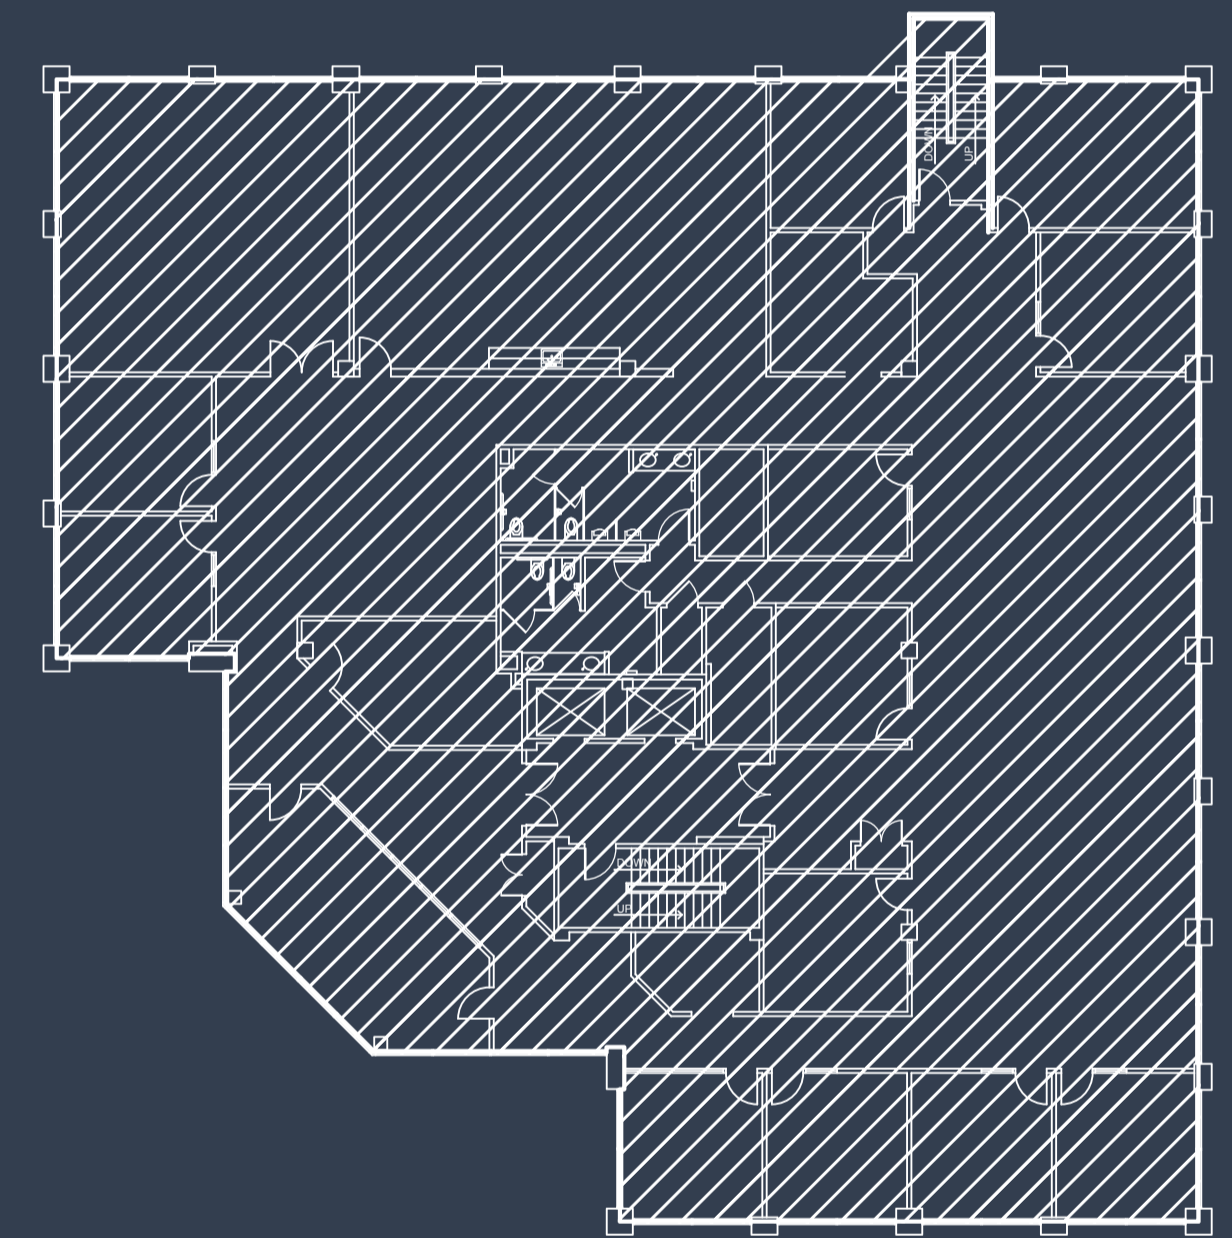

Suite 200 - 10,439 SF

8123
DATAPOINT

San Antonio, TX 78229

2nd Floor

DOGWOOD
COMMERCIAL